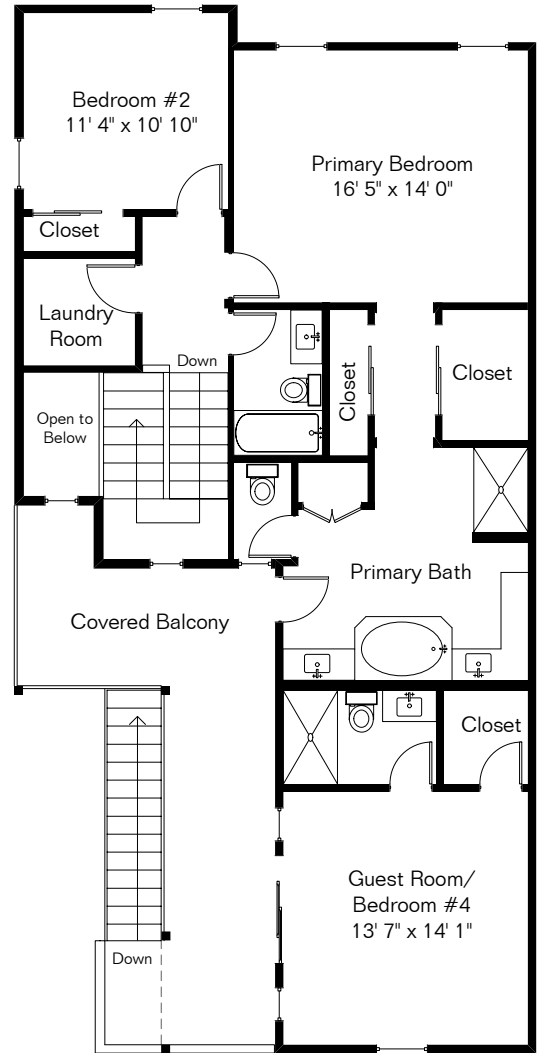

The square footages and room size information are deemed to be reliable but are not guaranteed and should be independently verified. This drawing is for marketing purposes only.

182 E Croydon Park Rd

First Floor

Second Floor

First Floor 954 Sq Ft
 Second Floor 1,214 Sq Ft
 Total Living Area 2,168 Sq Ft
 Garage 439 Sq Ft

Site Visit September 2024

0 ft. 6 ft. 10 ft. 20 ft.

Copyright 2024 Floor Plans First! LLC
 All Rights Reserved.