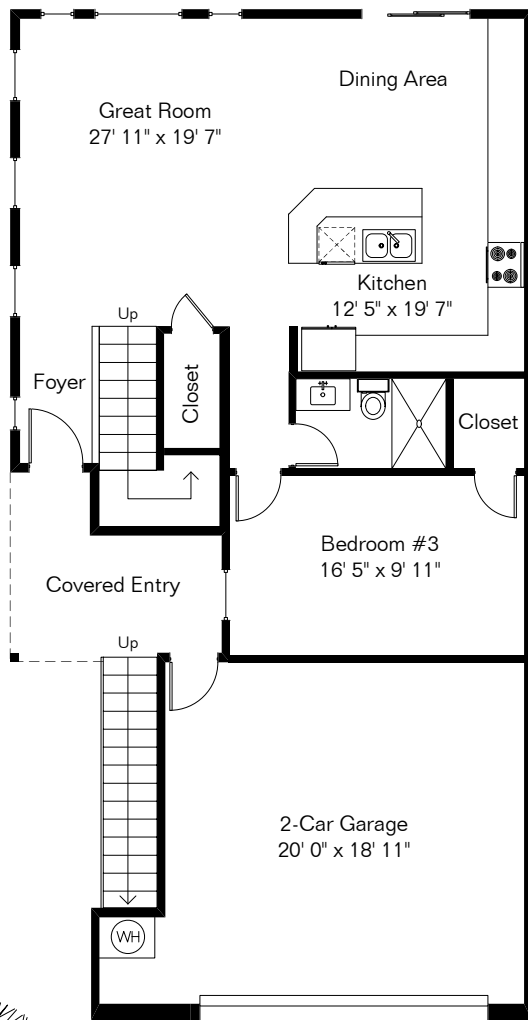

The square footages and room size information are deemed to be reliable but are not guaranteed and should be independently verified. This drawing is for marketing purposes only.

182 E Croydon Park Rd

First Floor

Second Floor

First Floor 954 Sq Ft
 Second Floor 1,214 Sq Ft
 Total Living Area 2,168 Sq Ft
 Garage 439 Sq Ft

Site Visit September 2024

0 ft. 6 ft. 10 ft. 20 ft.

Copyright 2024 Floor Plans First! LLC
 All Rights Reserved.